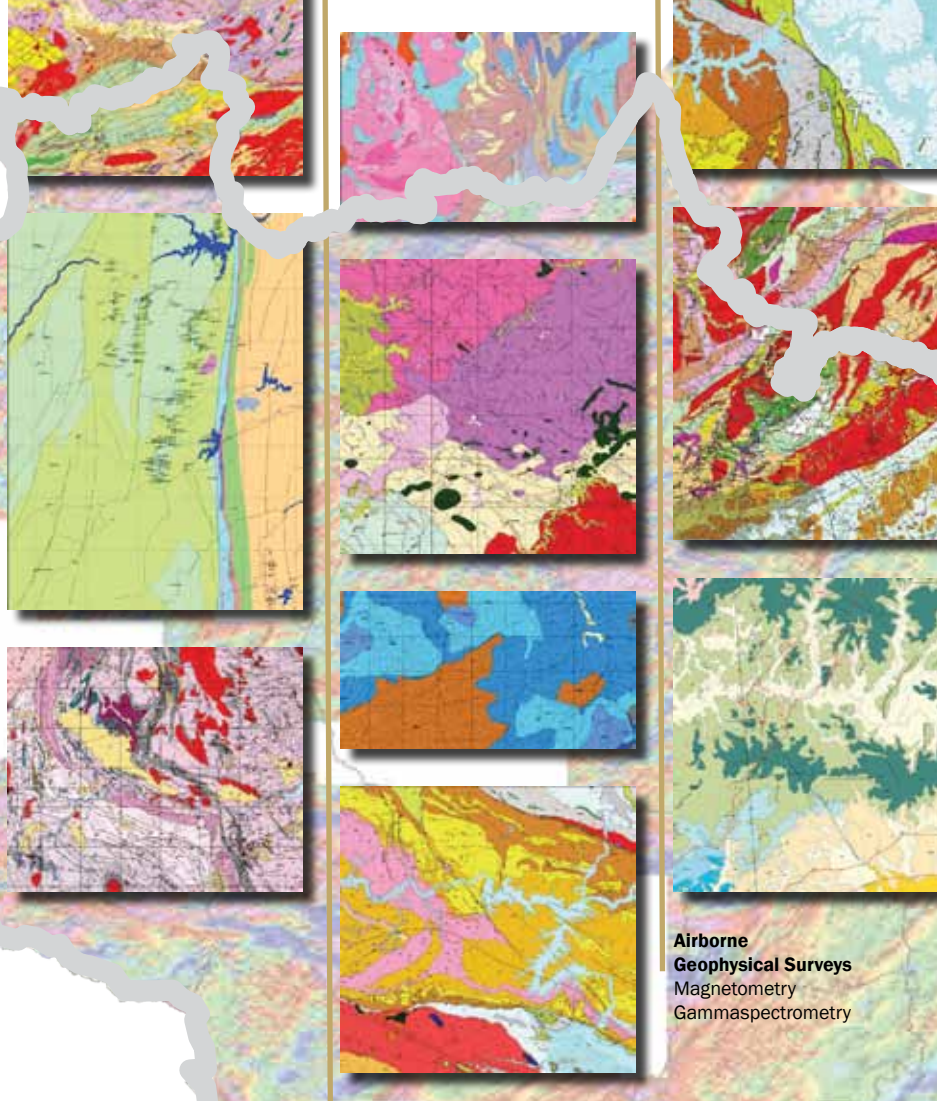

Geological Surveys
Scales: 1:100,000 and
1:250,000

**Airborne
Geophysical Surveys**
Magnetometry
Gammaspectrometry

THE GEOLOGY OF BRAZIL PROGRAM

RESTART OF BASIC GEOLOGICAL AND AIRBORNE GEOPHYSICAL SURVEYS

A new cycle of production of geological data helps
discovering the strength and potential of Brazilian land.

Geological Survey of Brazil – CPRM (HEADQUARTERS)

SGAN – Quadra 603 – Conjunto J – Parte A – 1º andar
Brasília – DF – CEP: 70830-030
Phone.: +55 61 33269500 / 61 33224305 – Fax: +55 61 3225 3985